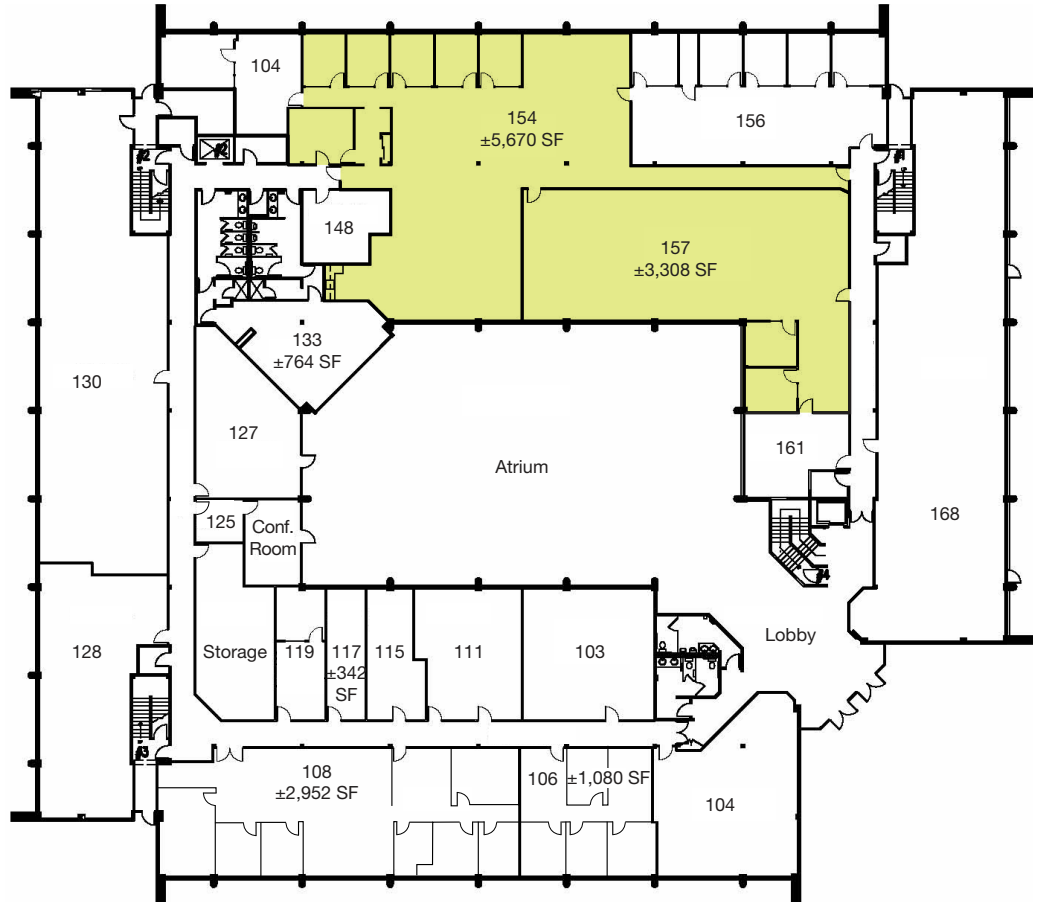

Contact

Carla Scimemi
415.229.8888
carlas@kiddermathews.com
LIC# 01323582

sfexecutivepark.com
kiddermathews.com

*Floorplans not to scale

5 THOMAS MELLON CIRCLE

Ground Floor

TOTAL AVAILABLE ±8,978 RSF